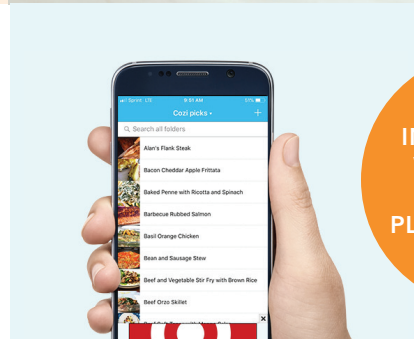

# Additional Opportunities

HIGH IMPACT  
FULL APP  
TAKEOVERS

FULL SCREEN  
INTERSTITIALS

NATIVE INTEGRATION  
INTO COZI TODAY

CONTENT INTEGRATION  
MADE ACTIONABLE  
WITH "ADD TO COZI"  
FUNCTIONALITY

SUPPORTING RUN  
OF APP MEDIA WITH  
"ADD TO COZI"  
SPONSOR BUTTONS